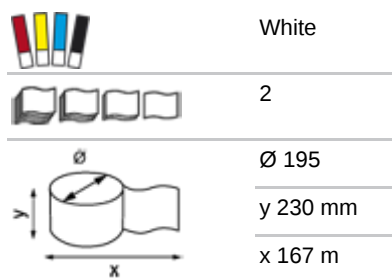

Product / Consumer pack