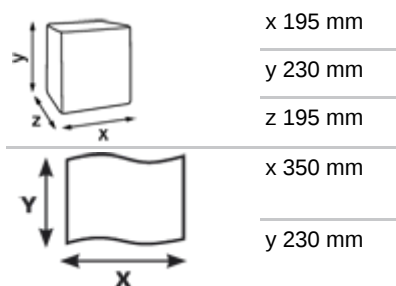

Product / Consumer pack