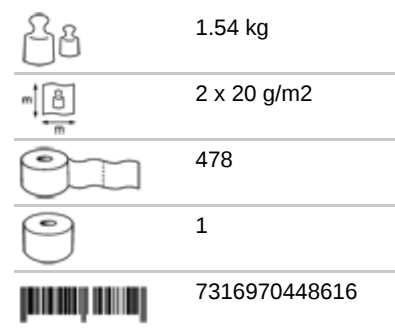

Product / Consumer pack