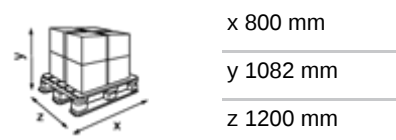

Transport pallet