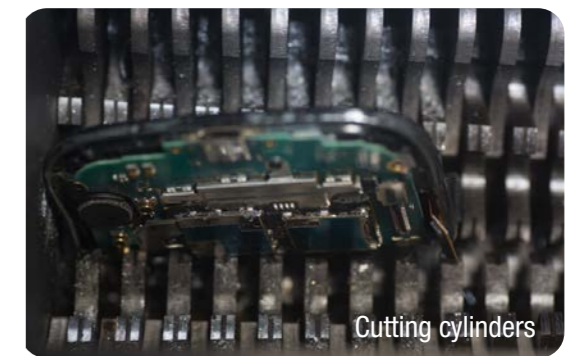

This unique product only requires standard power, unlike industrial shredders that need special power requirements, dedicated areas in your facility because of noise and dust. Our FlashEx is "plug and play" and can be used anywhere in the work place.

The FlashEx has a specially designed solid cutting head which grabs the material with specially designed claw like cutting cylinders pulling material into the unit. It automatically reverses itself on thicker material until the item is totally destroyed to 4x15mm end waste particle. The FlashEx has incorporated an Auto Safety feed opening, keeping the operator safe but still able to watch the destruction through the viewing window. The i-control operation unit is guaranteeing an easy-to-use machine and provides full control to the operator.

The intimus FlashEx is the only safe and reliable way to protect and destroy your sensitive multimedia and digital formats in the workplace in real time, not having to store it for pick up, increasing the potential for data theft. Call us today for more details on this product and let us share our complete product portfolio with you on our complete line of information destruction devices.