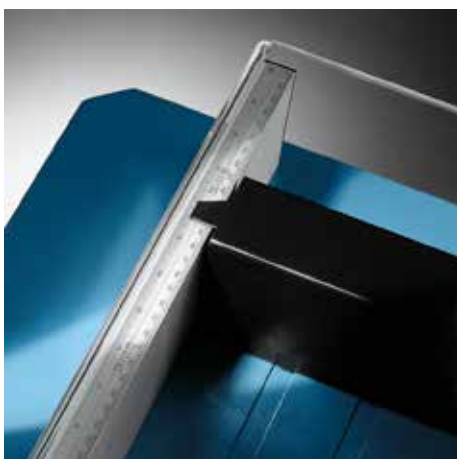

# Heavy-duty cutter 848

- High-quality guillotines for commercial use
- Solid metal table as a sturdy cutting base
- Sturdy handle for effortless cutting performance
- Screw-mounted, ground upper blade for cutting power
- High-quality, re-sharpenable blade made of Solingen steel for long-lasting cutting quality
- Transparent blade cover guards provide reassuring safety while cutting and unobstructed vision the material being cut
- Convenient quick-action clamp for swift results
- Accurately fitting scale bar with mm scale for an exact 90° cut
- Spindle-driven, self-locking metal backstop for quickly finding the right format
- Easy-to-change cutting edge can be used for 8 different cutting needs
- Minimum cut 40 mm
- Visual line indicator for professional cutting results
- Practical stand with storage shelf with an optimum working height of 74 cm is optionally available (718)
- Blades can be sharpened
- Lower frame optionally available
- 1 scale bar

Extended 5-year guarantee (except wearing parts)

German Engineering by Dahle

Article number	Cutting length in mm	DIN	Cutting capacity in mm	Cutting capacity A4 80 g/sm*	Table size, external dimensions, in mm	Off-cut side area, mm	Cutting side area, mm	Colours	EAN
00848-21166	475	A3	80	800	860 mm x 720 mm	475 x 460	475 x 300		4007885008486

## Heavy-duty cutter 848

Transparent blade cover guards provide reassuring safety and unobstructed vision while cutting

Lockable hand crank for adjusting the spindle-driven backstop

Convenient quick-action clamp for swift results