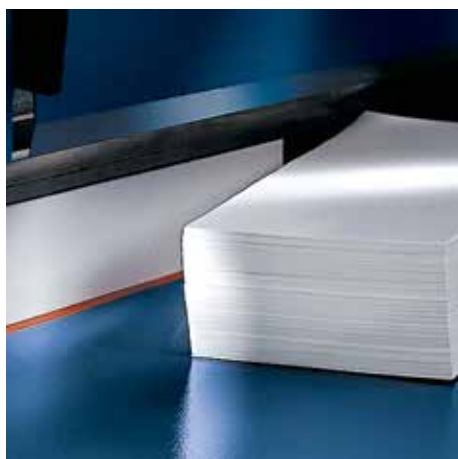

# Heavy-duty cutter 848

- High-quality guillotines for commercial use
- Solid metal table as a sturdy cutting base
- Sturdy handle for effortless cutting performance
- Screw-mounted, ground upper blade for cutting power
- High-quality, re-sharpenable blade made of Solingen steel for long-lasting cutting quality
- Transparent blade cover guards provide reassuring safety while cutting and unobstructed vision the material being cut
- Convenient quick-action clamp for swift results
- Accurately fitting scale bar with mm scale for an exact 90° cut
- Spindle-driven, self-locking metal backstop for quickly finding the right format
- Easy-to-change cutting edge can be used for 8 different cutting needs
- Minimum cut 40 mm
- Visual line indicator for professional cutting results
- Practical stand with storage shelf with an optimum working height of 74 cm is optionally available (718)
- Blades can be sharpened
- Lower frame optionally available
- 1 scale bar

Commercial use:  
always ready for top performance.

Cutting length 475 mm

Cutting capacity 80.0 mm

Cutting capacity 800 sheets

Table size (overall dimensions) 860 x 720 mm

Carries the GS DGUV (German Statutory Accident Insurance Association) test mark

## Heavy-duty cutter 848

Transparent blade cover guards provide reassuring safety and unobstructed vision while cutting

Lockable hand crank for adjusting the spindle-driven backstop

Convenient quick-action clamp for swift results