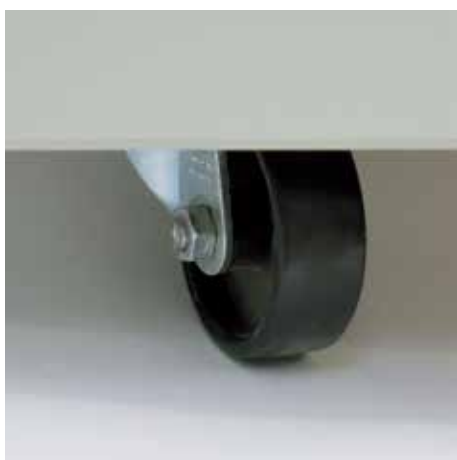

Dahle Office 419 document shredder

Dahle Office 419 document shredder

Dahle Office 419 document shredder

Sturdy waste boxes for permanent use with models 20390 to 20397

Detachable IEC power plug makes the document shredder quick and easy to move from A to B